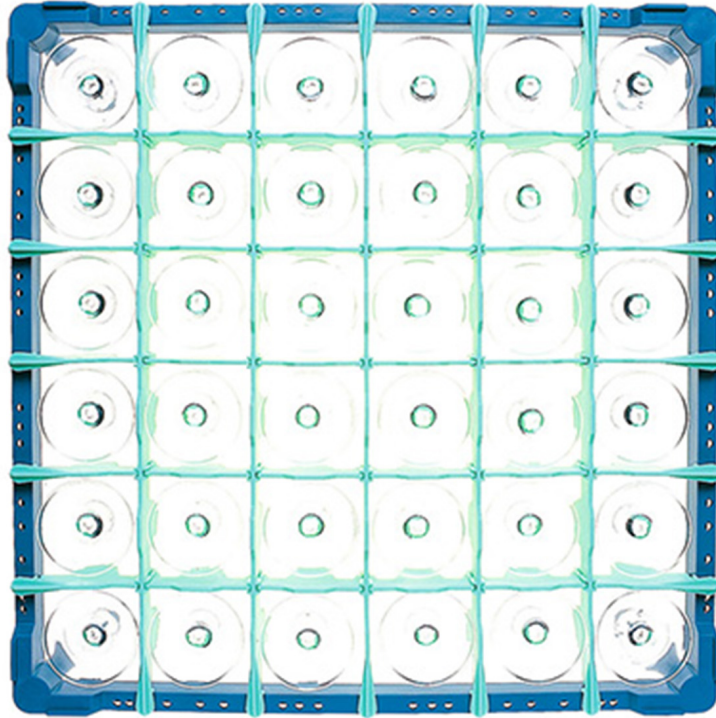

# 911536

RACK FOR GLASSES SQUARE COMPARTMENT 6 x 6 h. 115

## PRODUCT DESCRIPTION

Dimensions 500 x 500 mm

## TECHNICAL SPECIFICATIONS

**Width:** 500 mm

**Depth:** 500 mm

**Height:** 115 mm