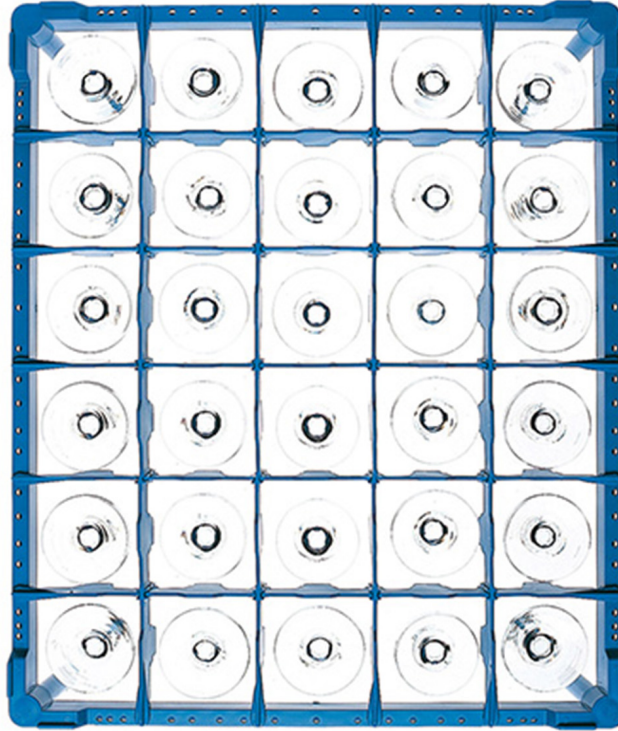

911530

RACK FOR GLASSES RECTANGULAR COMPARTMENT 5 x 6 h. 115

PRODUCT DESCRIPTION

Dimensions 500 x 500 mm

TECHNICAL SPECIFICATIONS

Width: 500 mm

Depth: 500 mm

Height: 115 mm