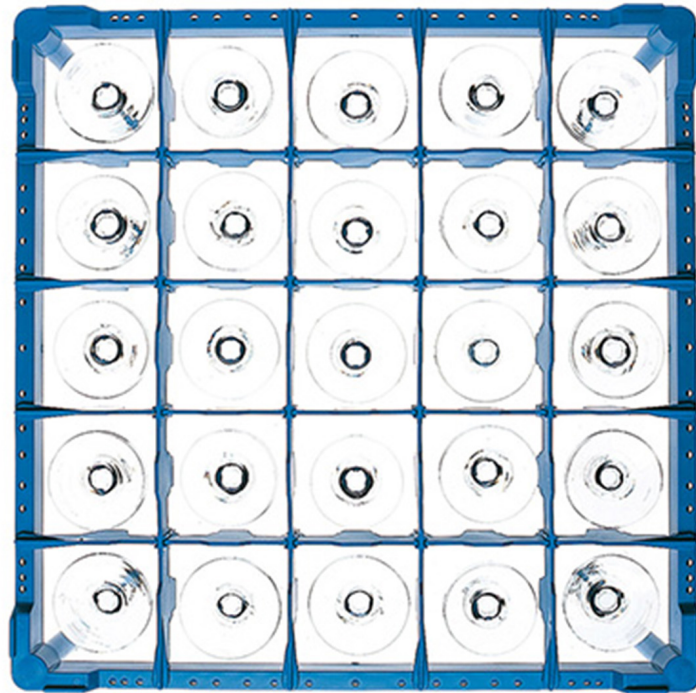

911525

RACK FOR GLASSES SQUARE COMPARTMENT 5 x 5 h. 115

PRODUCT DESCRIPTION

Dimensions 500 x 500 mm

TECHNICAL SPECIFICATIONS

Width: 500 mm

Depth: 500 mm

Height: 115 mm