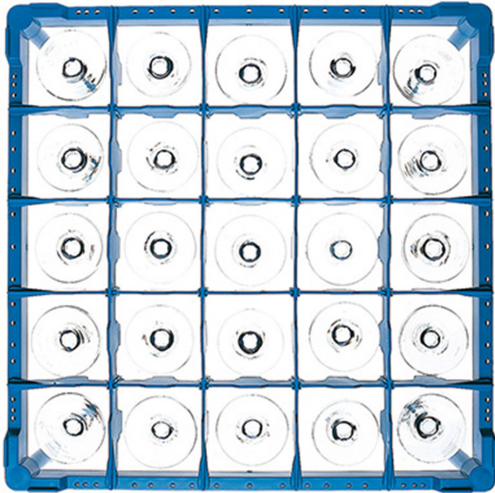

911525

RACK FOR GLASSES SQUARE COMPARTMENT 5 x 5 h. 115

PRODUCT DESCRIPTION

Dimensions 500 x 500 mm

TECHNICAL SPECIFICATIONS

Width: 500 mm

Depth: 500 mm

Height: 115 mm