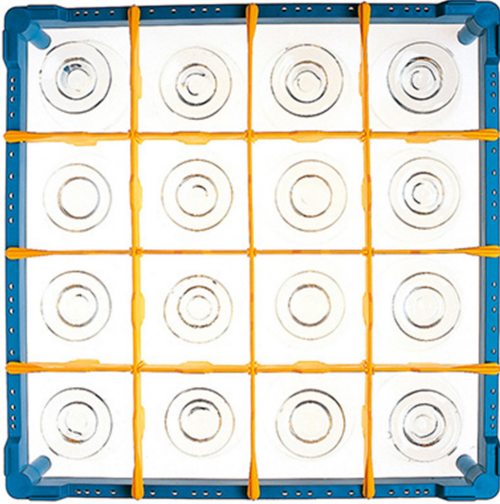

911516

RACK FOR GLASSES SQUARE COMPARTMENT 4 x 4 h. 115

PRODUCT DESCRIPTION

Dimensions 500 x 500 mm

TECHNICAL SPECIFICATIONS

Width: 500 mm

Depth: 500 mm

Height: 115 mm