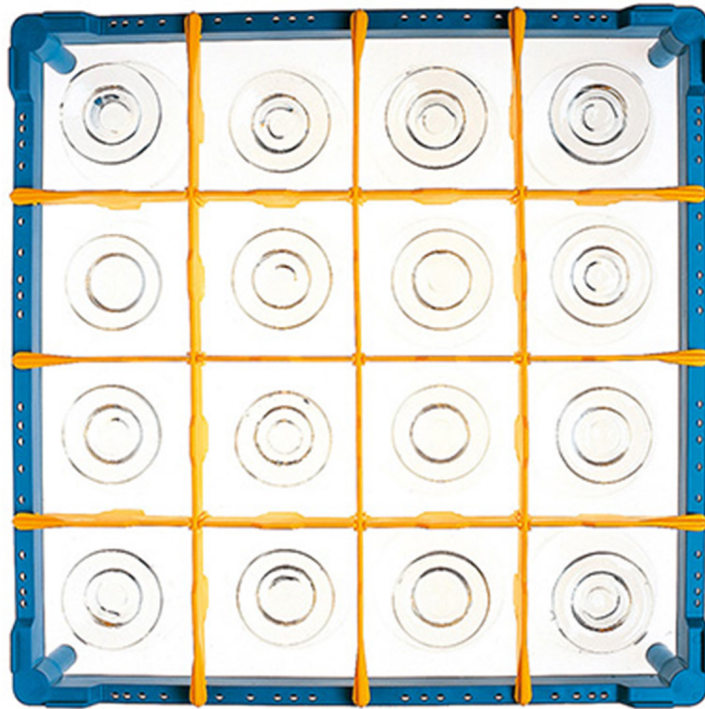

911516

RACK FOR GLASSES SQUARE COMPARTMENT 4 x 4 h. 115

PRODUCT DESCRIPTION

Dimensions 500 x 500 mm

TECHNICAL SPECIFICATIONS

Width: 500 mm

Depth: 500 mm

Height: 115 mm