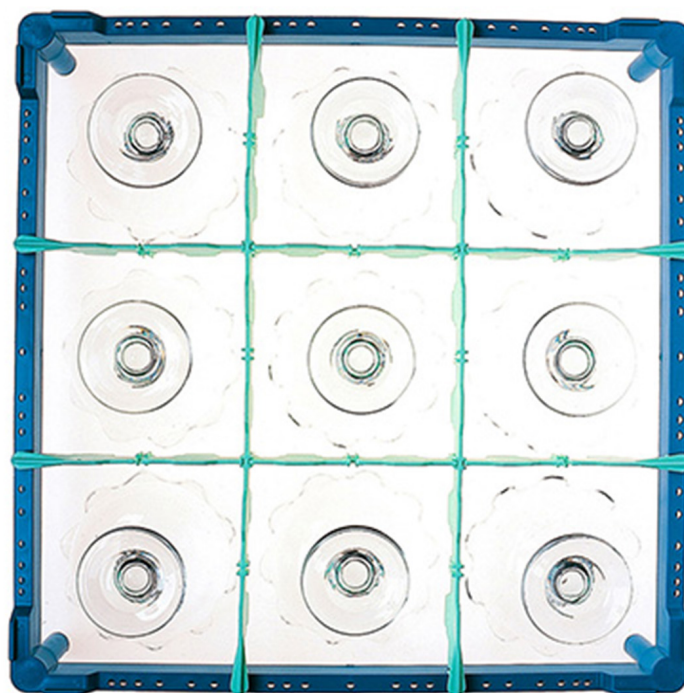

# 911509

RACK FOR GLASSES SQUARE COMPARTMENT 3 x 3 h. 115

## PRODUCT DESCRIPTION

Dimensions 500 x 500 mm

## TECHNICAL SPECIFICATIONS

**Width:** 500 mm

**Depth:** 500 mm

**Height:** 115 mm