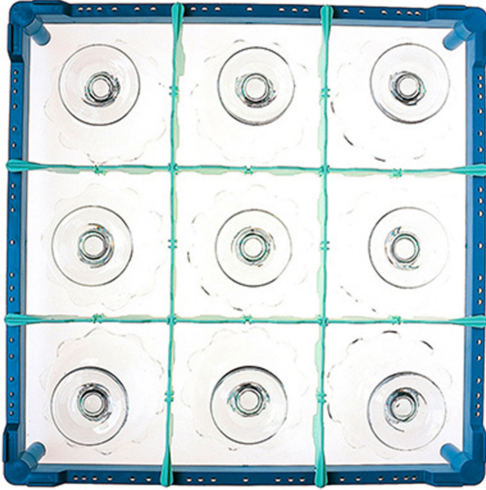

# 911509

RACK FOR GLASSES SQUARE COMPARTMENT 3 x 3 h. 115

## PRODUCT DESCRIPTION

Dimensions 500 x 500 mm

## TECHNICAL SPECIFICATIONS

**Width:** 500 mm

**Depth:** 500 mm

**Height:** 115 mm