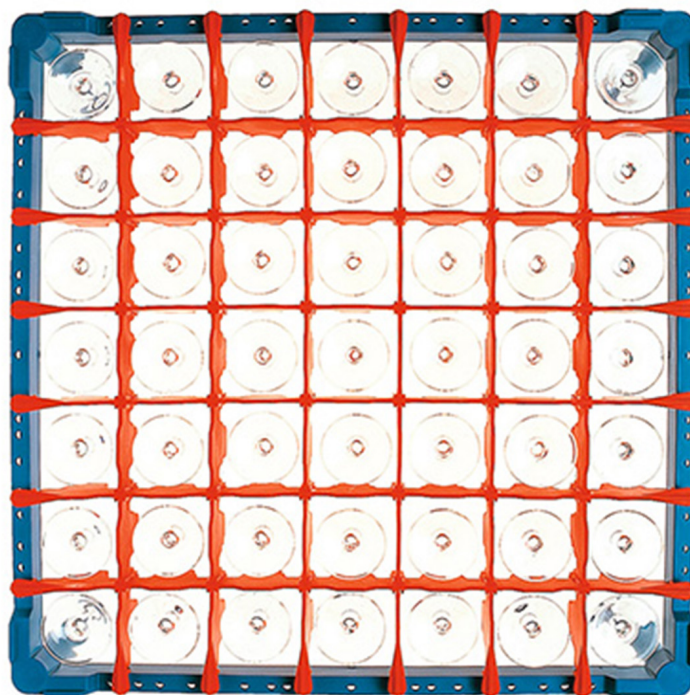

907549

RACK FOR GLASSES SQUARE COMPARTMENT 7 x 7 h. 75

PRODUCT DESCRIPTION

Dimensions 500 x 500 mm

TECHNICAL SPECIFICATIONS

Width: 500 mm

Depth: 500 mm

Height: 75 mm