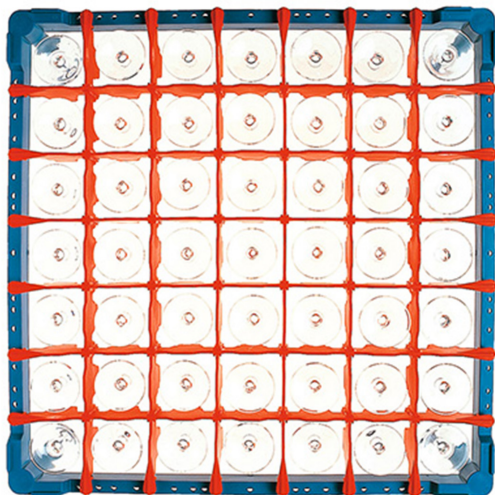

907549

RACK FOR GLASSES SQUARE COMPARTMENT 7 x 7 h. 75

PRODUCT DESCRIPTION

Dimensions 500 x 500 mm

TECHNICAL SPECIFICATIONS

Width: 500 mm

Depth: 500 mm

Height: 75 mm