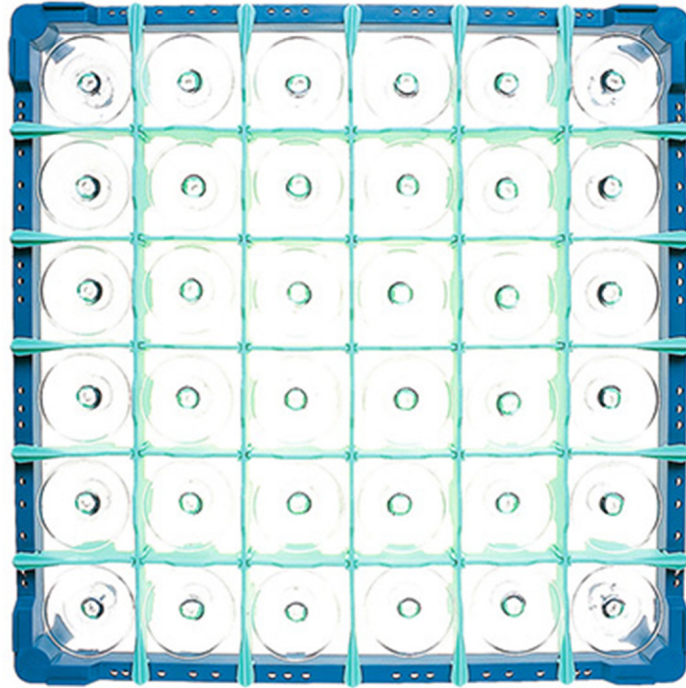

907536

RACK FOR GLASSES SQUARE COMPARTMENT 6 x 6 h. 75

PRODUCT DESCRIPTION

Dimensions 500 x 500 mm

TECHNICAL SPECIFICATIONS

Width: 500 mm

Depth: 500 mm

Height: 75 mm