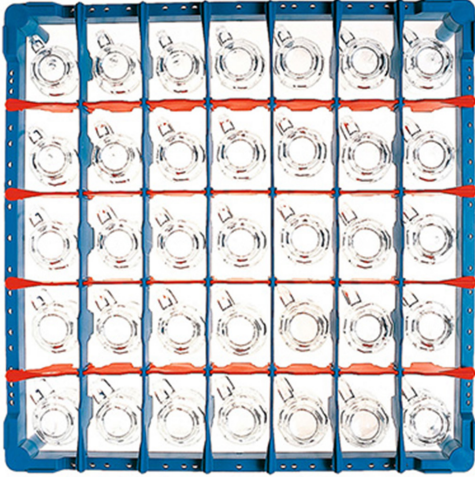

# 907535

RACK FOR GLASSES RECTANGULAR COMPARTMENT 5 x 7 h. 75

## PRODUCT DESCRIPTION

Dimensions 500 x 500 mm

## TECHNICAL SPECIFICATIONS

**Width:** 500 mm

**Depth:** 500 mm

**Height:** 75 mm