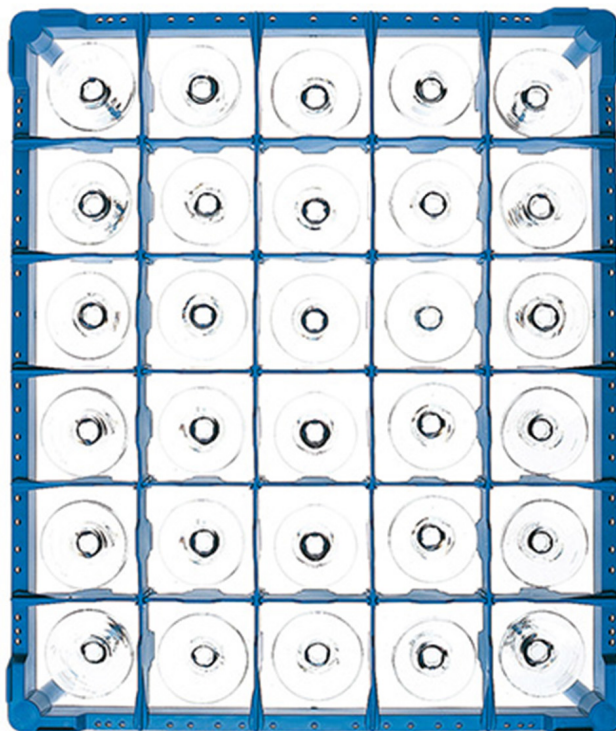

907530

RACK FOR GLASSES RECTANGULAR COMPARTMENT 5 x 6 h. 75

PRODUCT DESCRIPTION

Dimensions 500 x 500 mm

TECHNICAL SPECIFICATIONS

Width: 500 mm

Depth: 500 mm

Height: 75 mm