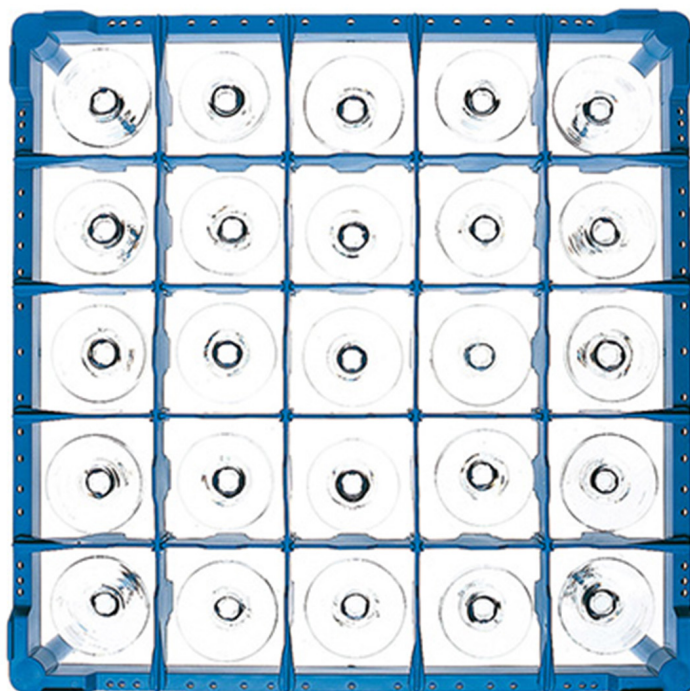

907525

RACK FOR GLASSES SQUARE COMPARTMENT 5 x 5 h. 75

PRODUCT DESCRIPTION

Dimensions 500 x 500 mm

TECHNICAL SPECIFICATIONS

Width: 500 mm

Depth: 500 mm

Height: 75 mm