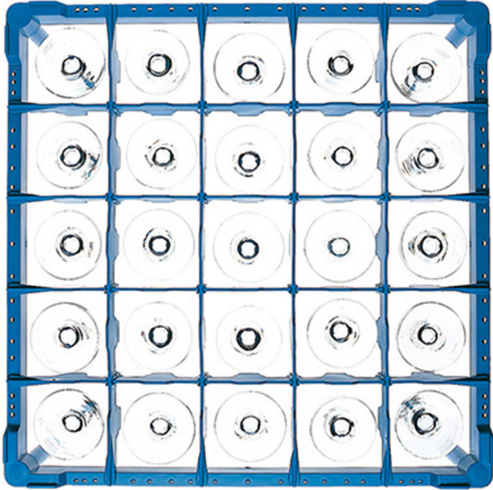

907525

RACK FOR GLASSES SQUARE COMPARTMENT 5 x 5 h. 75

PRODUCT DESCRIPTION

Dimensions 500 x 500 mm

TECHNICAL SPECIFICATIONS

Width: 500 mm

Depth: 500 mm

Height: 75 mm