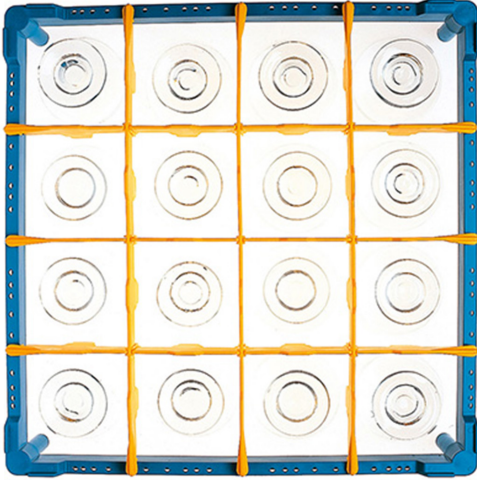

# 907516

RACK FOR GLASSES SQUARE COMPARTMENT 4 x 4 h. 75

## PRODUCT DESCRIPTION

Dimensions 500 x 500 mm

## TECHNICAL SPECIFICATIONS

**Width:** 500 mm

**Depth:** 500 mm

**Height:** 75 mm