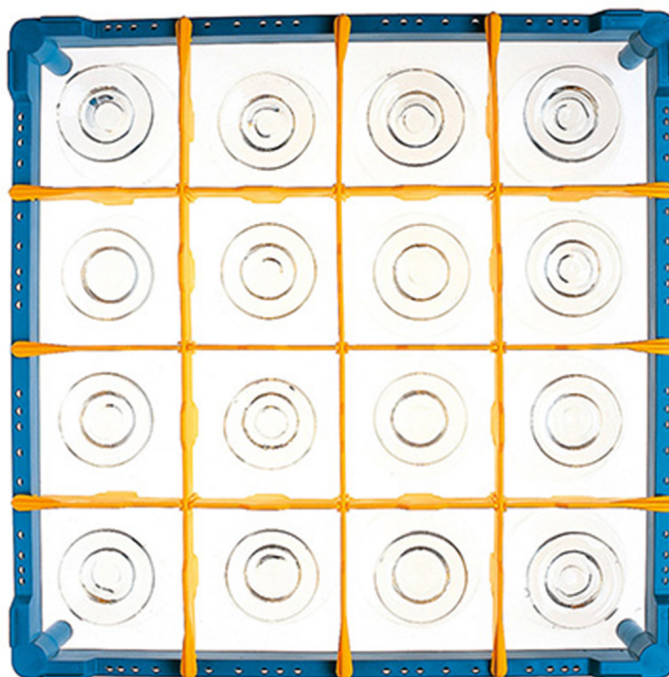

# 907516

RACK FOR GLASSES SQUARE COMPARTMENT 4 x 4 h. 75

## PRODUCT DESCRIPTION

Dimensions 500 x 500 mm

## TECHNICAL SPECIFICATIONS

**Width:** 500 mm

**Depth:** 500 mm

**Height:** 75 mm