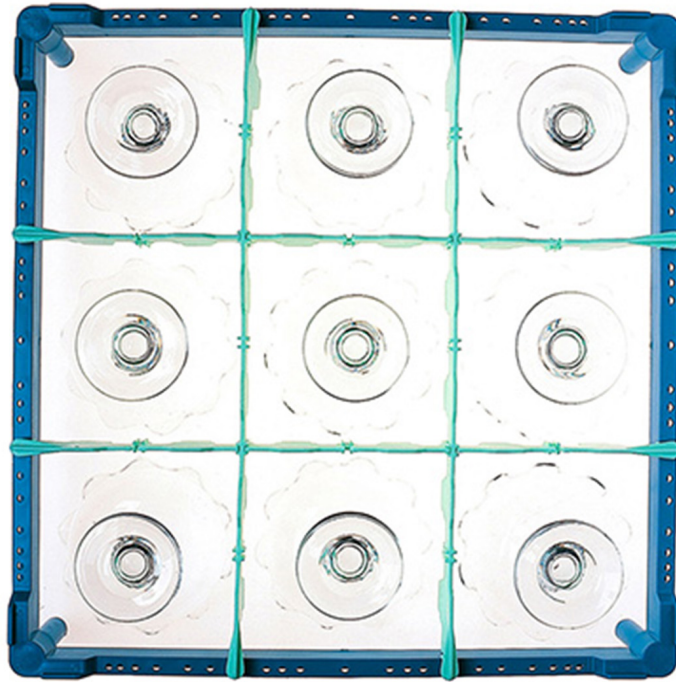

907509

RACK FOR GLASSES SQUARE COMPARTMENT 3 x 3 h. 75

PRODUCT DESCRIPTION

Dimensions 500 x 500 mm

TECHNICAL SPECIFICATIONS

Width: 500 mm

Depth: 500 mm

Height: 75 mm