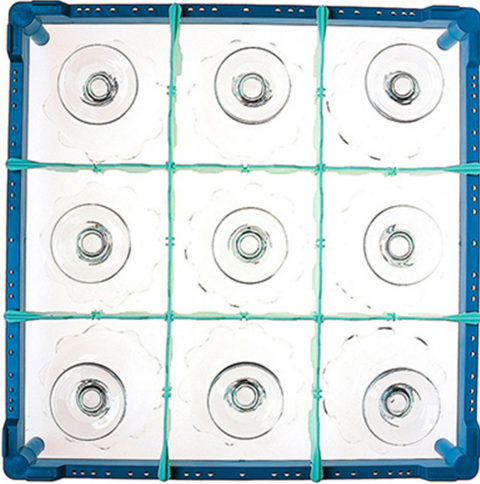

907509

RACK FOR GLASSES SQUARE COMPARTMENT 3 x 3 h. 75

PRODUCT DESCRIPTION

Dimensions 500 x 500 mm

TECHNICAL SPECIFICATIONS

Width: 500 mm

Depth: 500 mm

Height: 75 mm