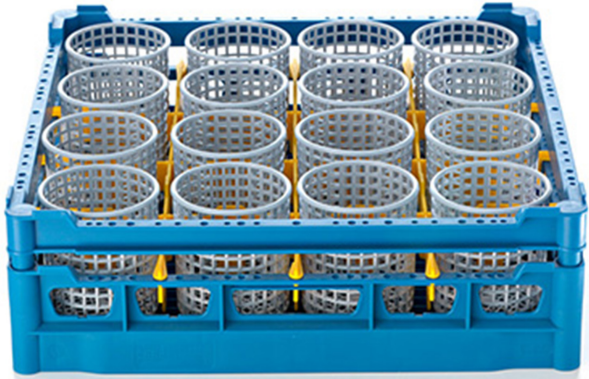

907503

BASKET FOR SMALL CUTLERY BASKETS

PRODUCT DESCRIPTION

Dimensions 500 x 500 mm

TECHNICAL SPECIFICATIONS

Width: 500 mm

Depth: 500 mm

Height: 100 mm