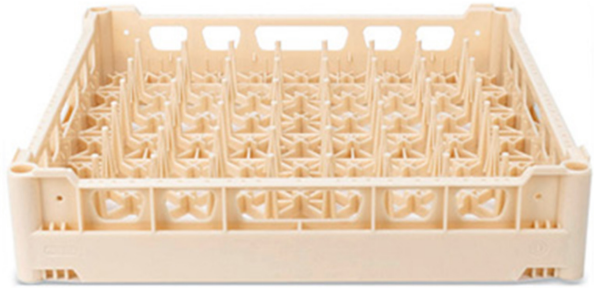

907500

BASKET 18 PLATES

PRODUCT DESCRIPTION

Dimensions 500 x 500 mm

TECHNICAL SPECIFICATIONS

Width: 500 mm

Depth: 500 mm

Height: 100 mm