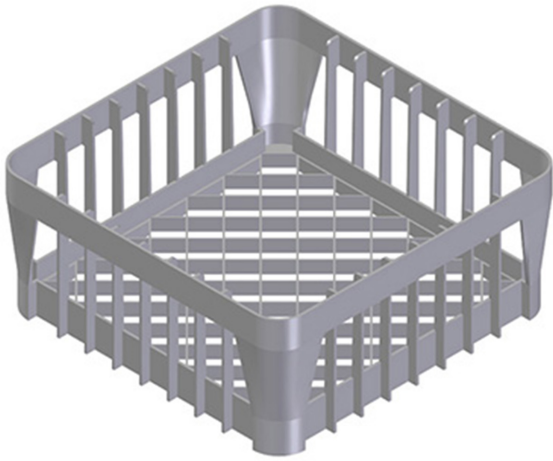

# 7398

PLASTIC BASKET 350 x 350 x 150 mm

## PRODUCT DESCRIPTION

For glass washers

## TECHNICAL SPECIFICATIONS

**Width:** 350 mm

**Depth:** 350 mm

**Height:** 150 mm