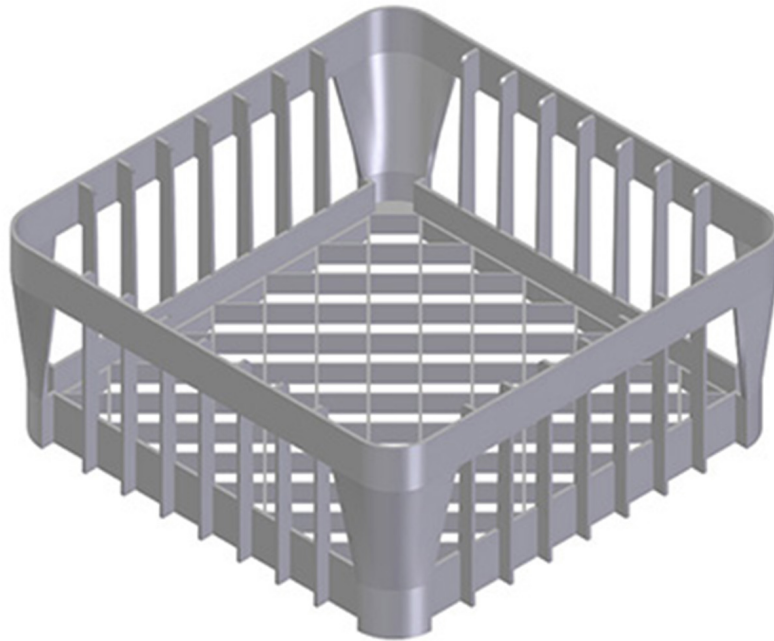

# 7398

PLASTIC BASKET 350 x 350 x 150 mm

## PRODUCT DESCRIPTION

For glass washers

## TECHNICAL SPECIFICATIONS

**Width:** 350 mm

**Depth:** 350 mm

**Height:** 150 mm