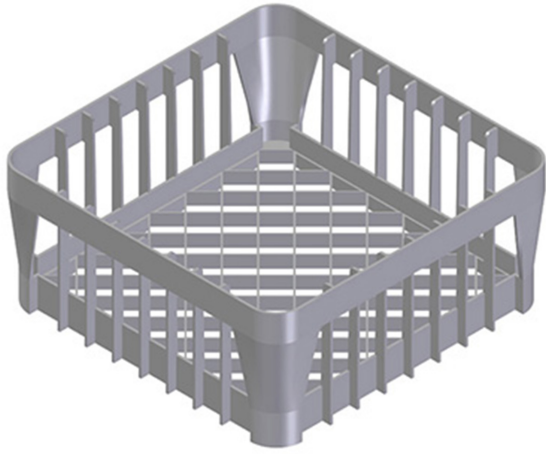

7290

PLASTIC BASKET 400 x 400 x 150 mm

PRODUCT DESCRIPTION

For glass washers

TECHNICAL SPECIFICATIONS

Width: 400 mm

Depth: 400 mm

Height: 150 mm