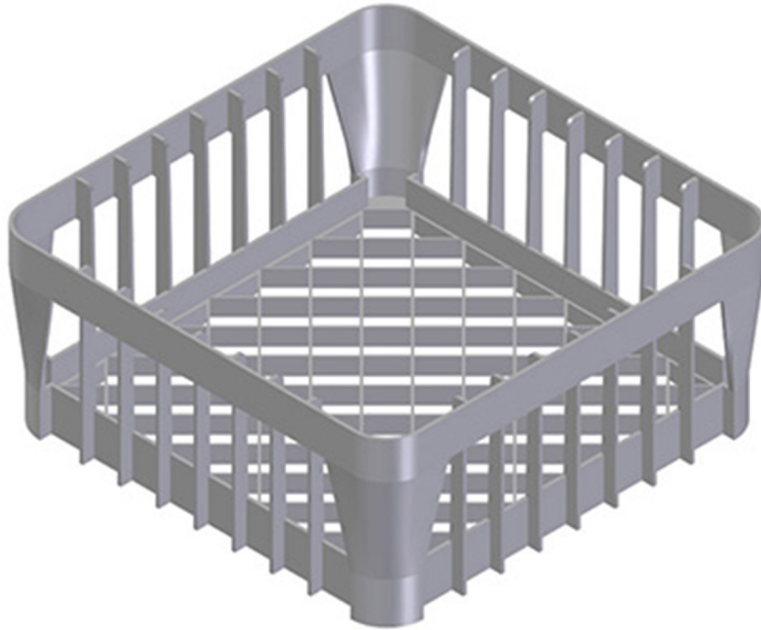

7290

PLASTIC BASKET 400 x 400 x 150 mm

PRODUCT DESCRIPTION

For glass washers

TECHNICAL SPECIFICATIONS

Width: 400 mm

Depth: 400 mm

Height: 150 mm