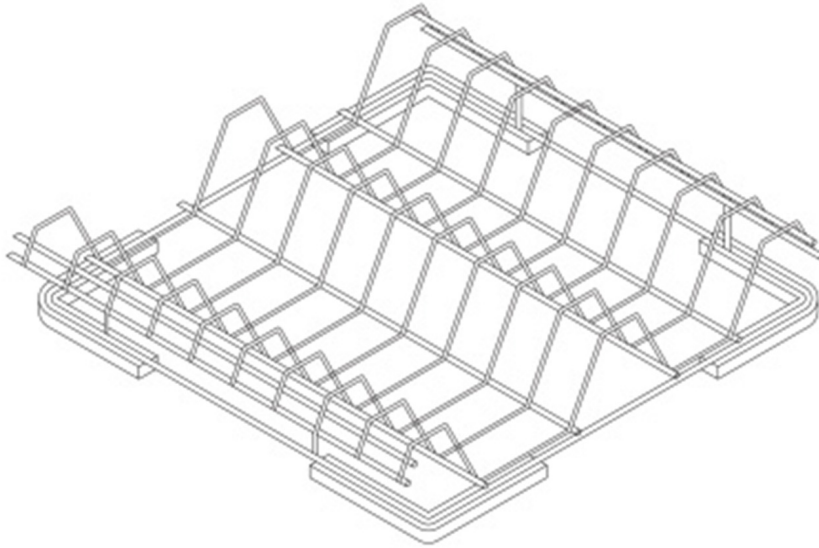

7181

BASKET FOR PLATES 400 x 400 x 100 mm

PRODUCT DESCRIPTION

For glass washers

TECHNICAL SPECIFICATIONS

Width: 400 mm

Depth: 400 mm

Height: 100 mm