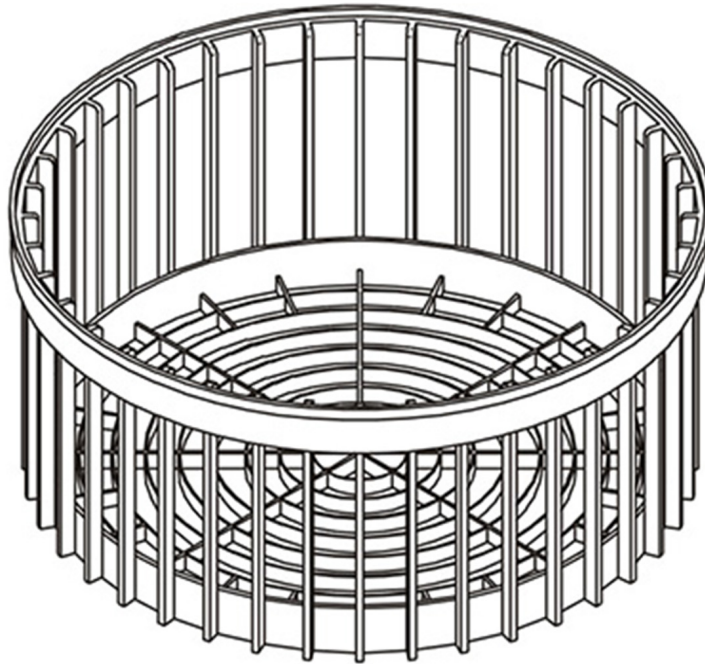

5782A

ROUND BASKET \varnothing 380 x 170 mm

PRODUCT DESCRIPTION

For glass washers

TECHNICAL SPECIFICATIONS

Width: 380 mm

Depth: 380 mm

Height: 170 mm