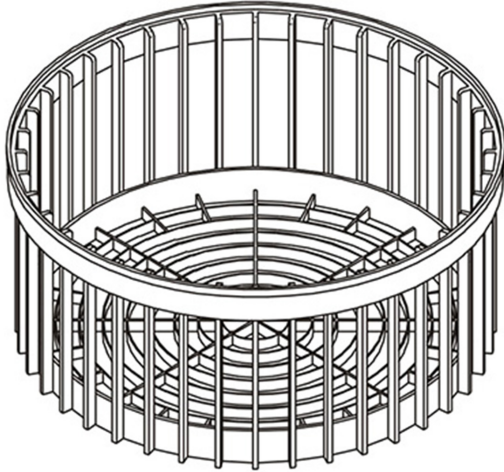

5782A

ROUND BASKET \varnothing 380 x 170 mm

PRODUCT DESCRIPTION

For glass washers

TECHNICAL SPECIFICATIONS

Width: 380 mm

Depth: 380 mm

Height: 170 mm