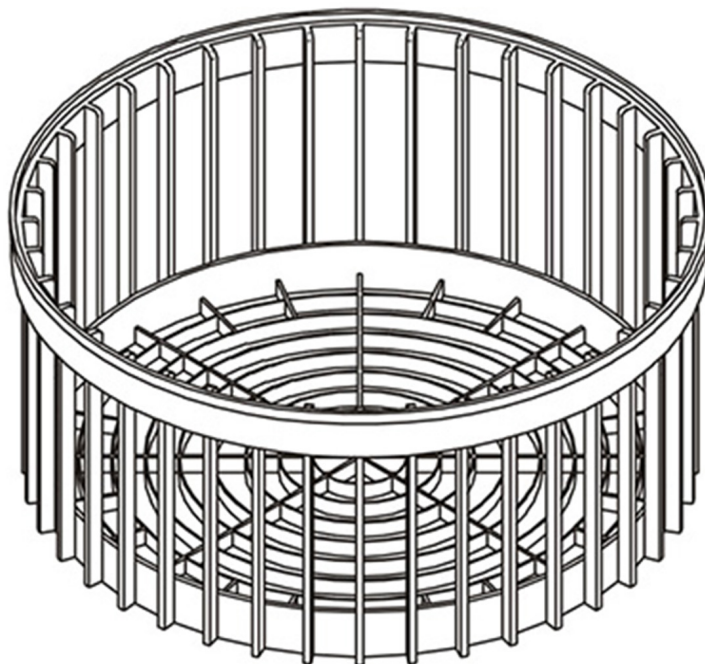

5780ROUND BASKET \varnothing 350 x 160 mm**PRODUCT DESCRIPTION**

For glass washers

TECHNICAL SPECIFICATIONS

Width: 350 mm

Depth: 350 mm

Height: 160 mm