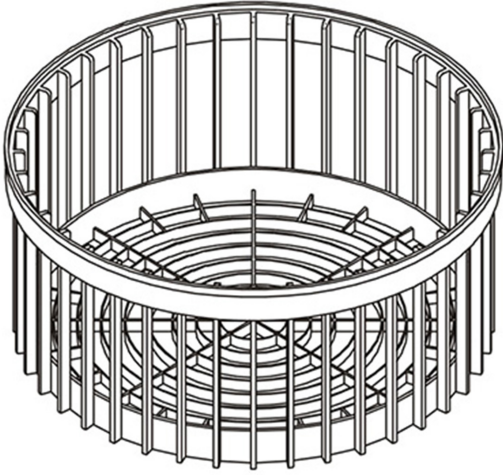

5780ROUND BASKET \varnothing 350 x 160 mm**PRODUCT DESCRIPTION**

For glass washers

TECHNICAL SPECIFICATIONS

Width: 350 mm

Depth: 350 mm

Height: 160 mm