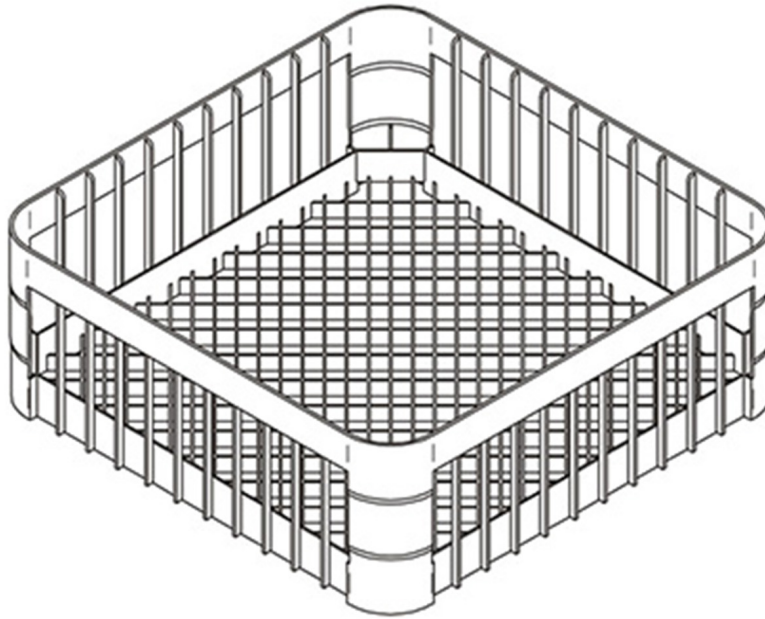

2491

BASKET FOR GLASSES 450 x 450 x 165 mm

PRODUCT DESCRIPTION

For glass washers

TECHNICAL SPECIFICATIONS

Width: 450 mm

Depth: 450 mm

Height: 165 mm