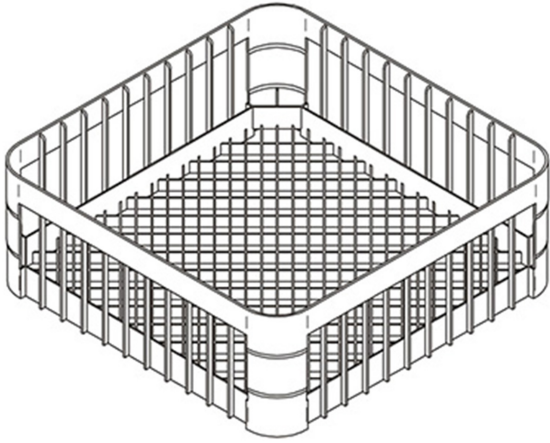

2491

BASKET FOR GLASSES 450 x 450 x 165 mm

PRODUCT DESCRIPTION

For glass washers

TECHNICAL SPECIFICATIONS

Width: 450 mm

Depth: 450 mm

Height: 165 mm