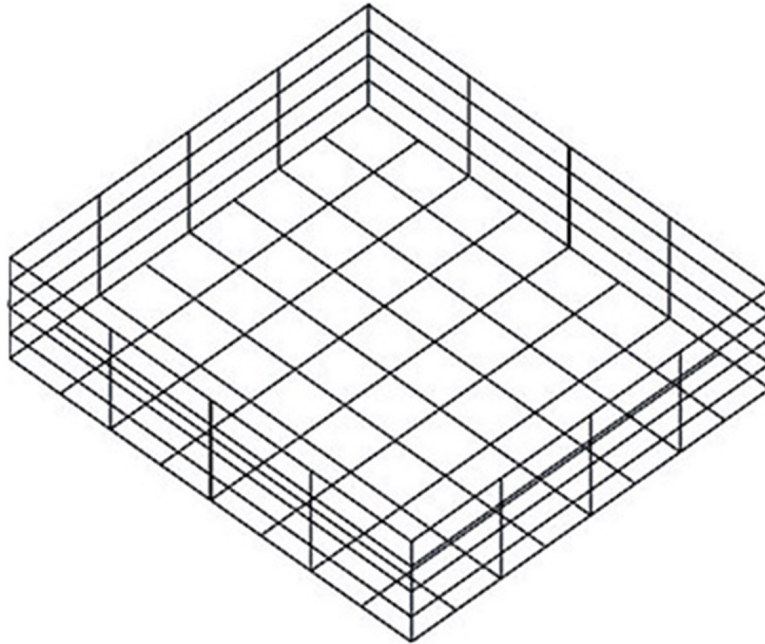

14650

STAINLESS STEEL RACK

PRODUCT DESCRIPTION

For model ALP40

TECHNICAL SPECIFICATIONS

Width: 500 mm

Depth: 560 mm

Height: 140 mm