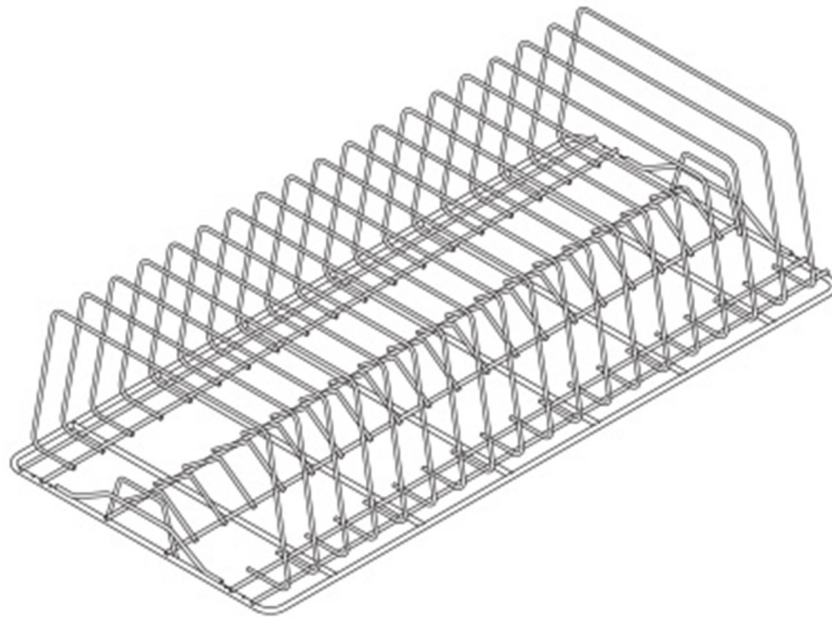

## STAINLESS STEEL RACK FOR 19 TRAYS

### PRODUCT DESCRIPTION

For models ALP02S and ALP02GS

## TECHNICAL SPECIFICATIONS

**Width:** 1320 mm

**Depth:** 600 mm

**Height:** 285 mm