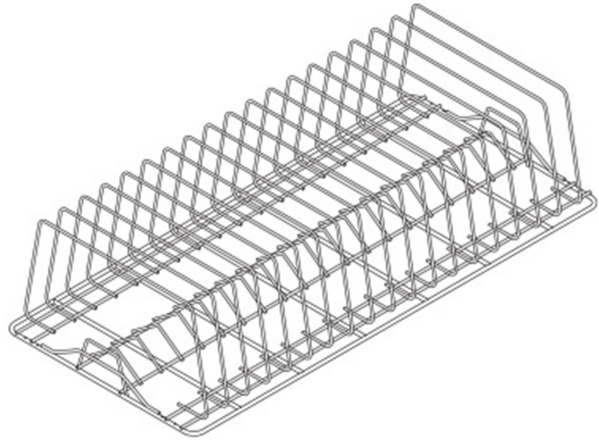

## STAINLESS STEEL RACK FOR 19 TRAYS

### PRODUCT DESCRIPTION

For models ALP02S and ALP02GS

## TECHNICAL SPECIFICATIONS

**Width:** 1320 mm

**Depth:** 600 mm

**Height:** 285 mm