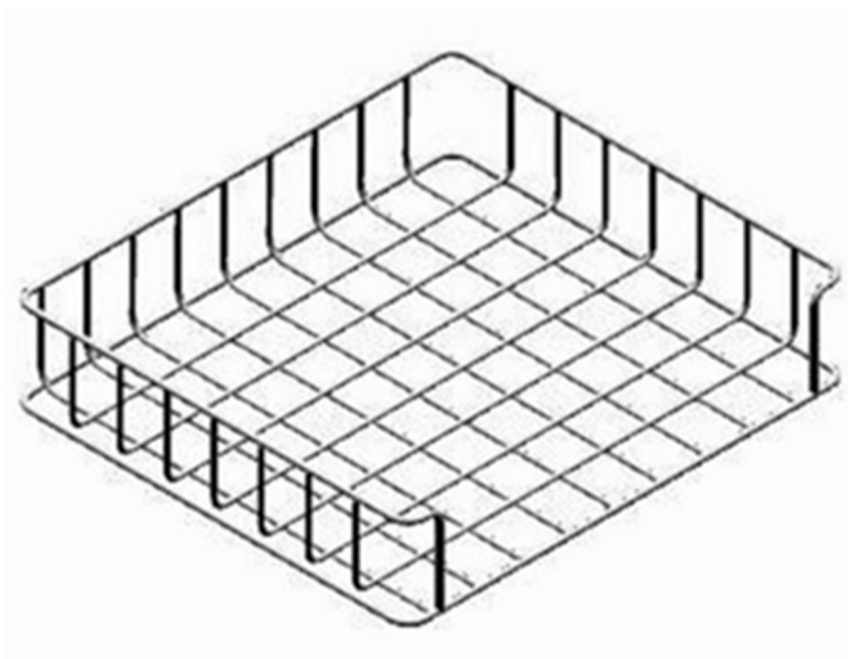

14250

STAINLESS STEEL RACK

PRODUCT DESCRIPTION

For models ALP01S and ALP01GS

TECHNICAL SPECIFICATIONS

Width: 700 mm

Depth: 600 mm

Height: 300 mm