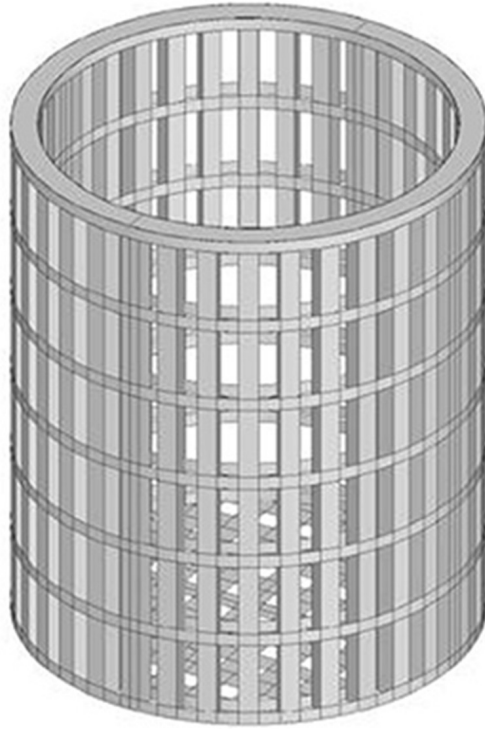

1091

SMALL CUTLERY BASKET

PRODUCT DESCRIPTION

For all kind of baskets

TECHNICAL SPECIFICATIONS

Width: 105 mm

Depth: 105 mm

Height: 120 mm