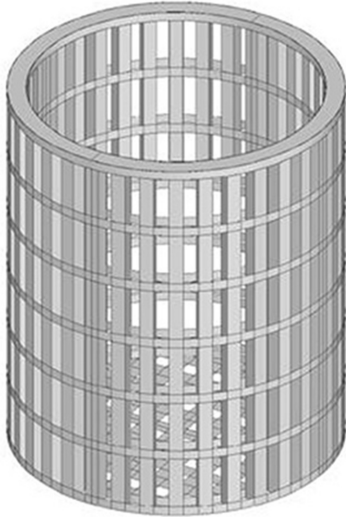

1091

SMALL CUTLERY BASKET

PRODUCT DESCRIPTION

For all kind of baskets

TECHNICAL SPECIFICATIONS

Width: 105 mm

Depth: 105 mm

Height: 120 mm